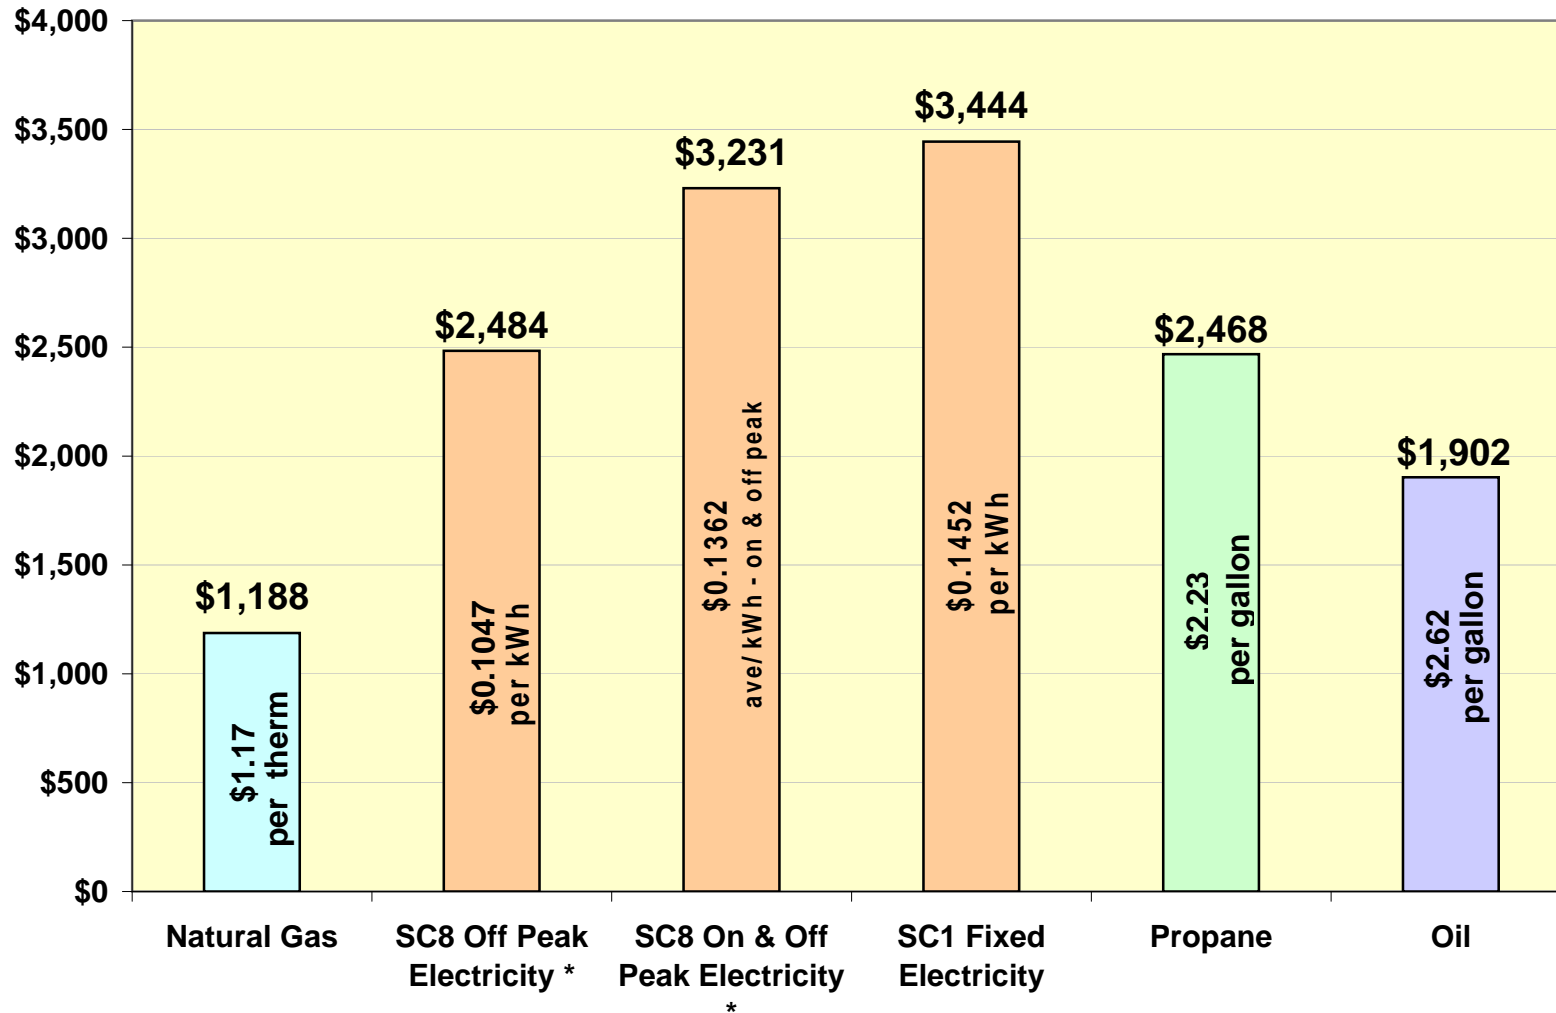

Annual residential heat and hot water cost November 2009 Fuel Prices

Natural Gas: 12 month average delivery price plus November 2009 commodity price.

Oil & Propane: NYSERDA October 27, 2009 survey prices for Central Region.

* SC8 electric rate available to customers using at least 1,000 kWh per month.

Savings may vary based on actual use.