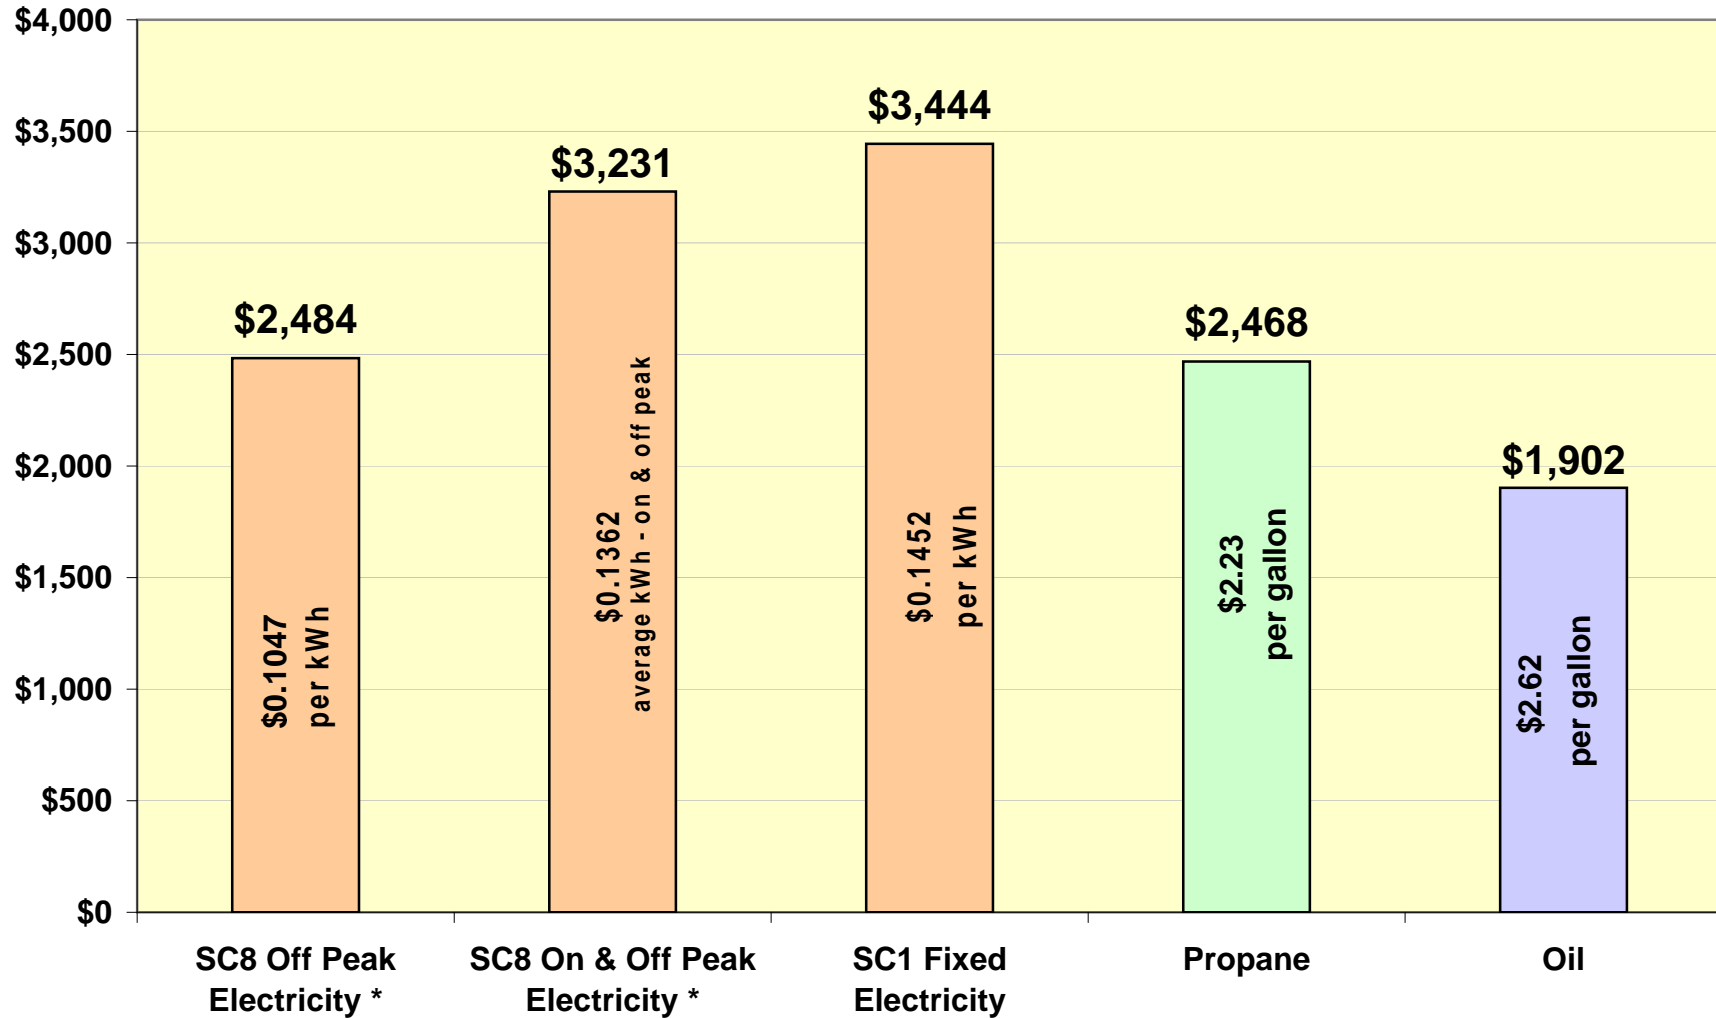

Annual residential heat and hot water cost November 2009 Fuel Prices

Oil & Propane: NYSERDA October 27, 2009 survey prices for Central Region.

* SC8 electric rate available to customers using at least 1,000 kWh per month.

Savings may vary based on actual use.